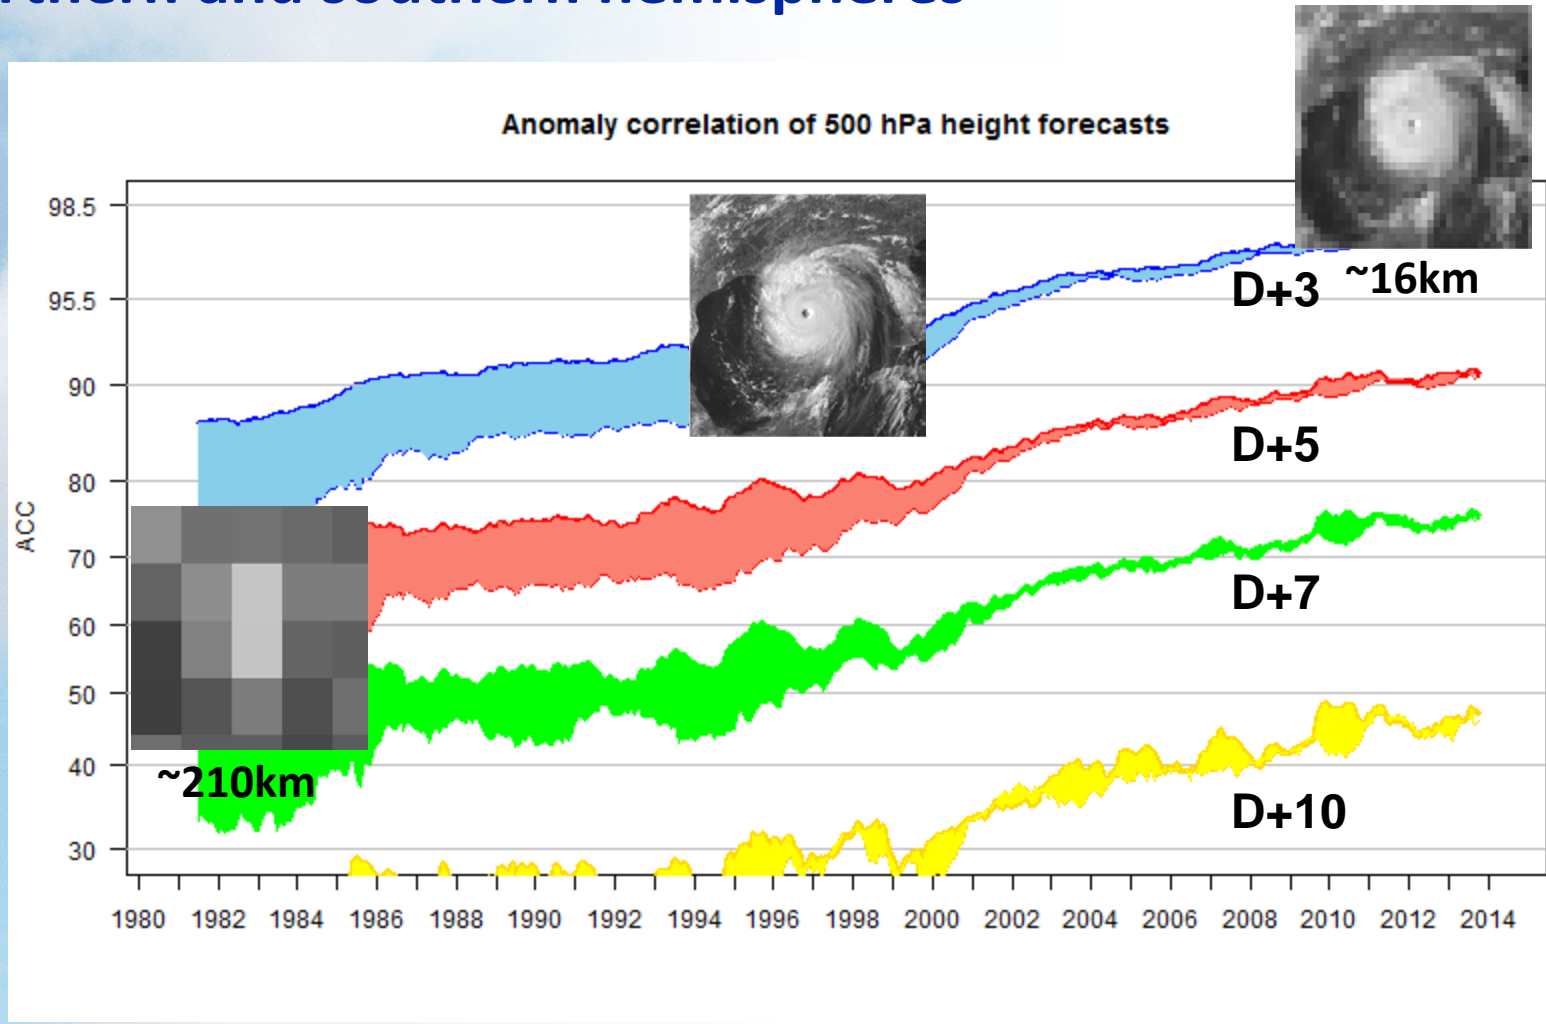

ECMWF workshop on Scalability

Erland Källén
Director of Research

Evolution of ECMWF scores comparison northern and southern hemispheres

Courtesy of ECMWF. Adapted and extended from Simmons & Hollingsworth (2002)